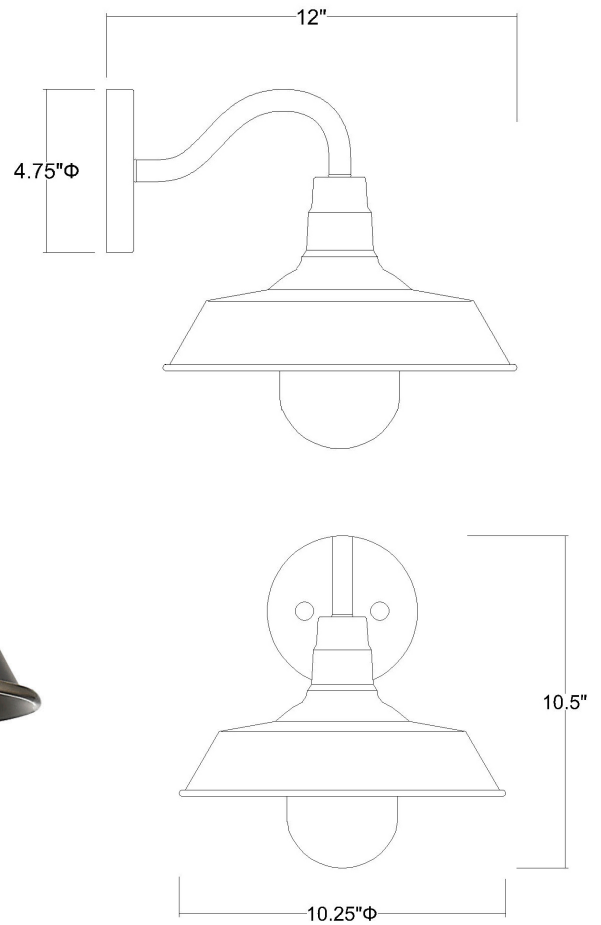

1732ATB

BURRY 1-LIGHT WALL LANTERN

| | |
|--------------------------|--|
| Description: | Burry 1-Light Wall Lantern |
| Finish: | Antique Brass |
| Dimensions: | 10-1/4" W x 10-1/2" H x 12" ext. Height on Center: 2-1/2" |
| Bulbs: | 1-60W Med. |
| Installed Weight: | 2.2 lbs. |
| Certification: | cETL / wet location |

| | |
|-------------------------------|-----------------|
| Material: | Steel and glass |
| Shades: | NA |
| Glass: | Clear seeded |
| Back Plate Dimensions: | 4-3/4" Dia. |
| Chain/Wire: | NA |
| Additional Finishes: | BK, CO, ORB, SN |